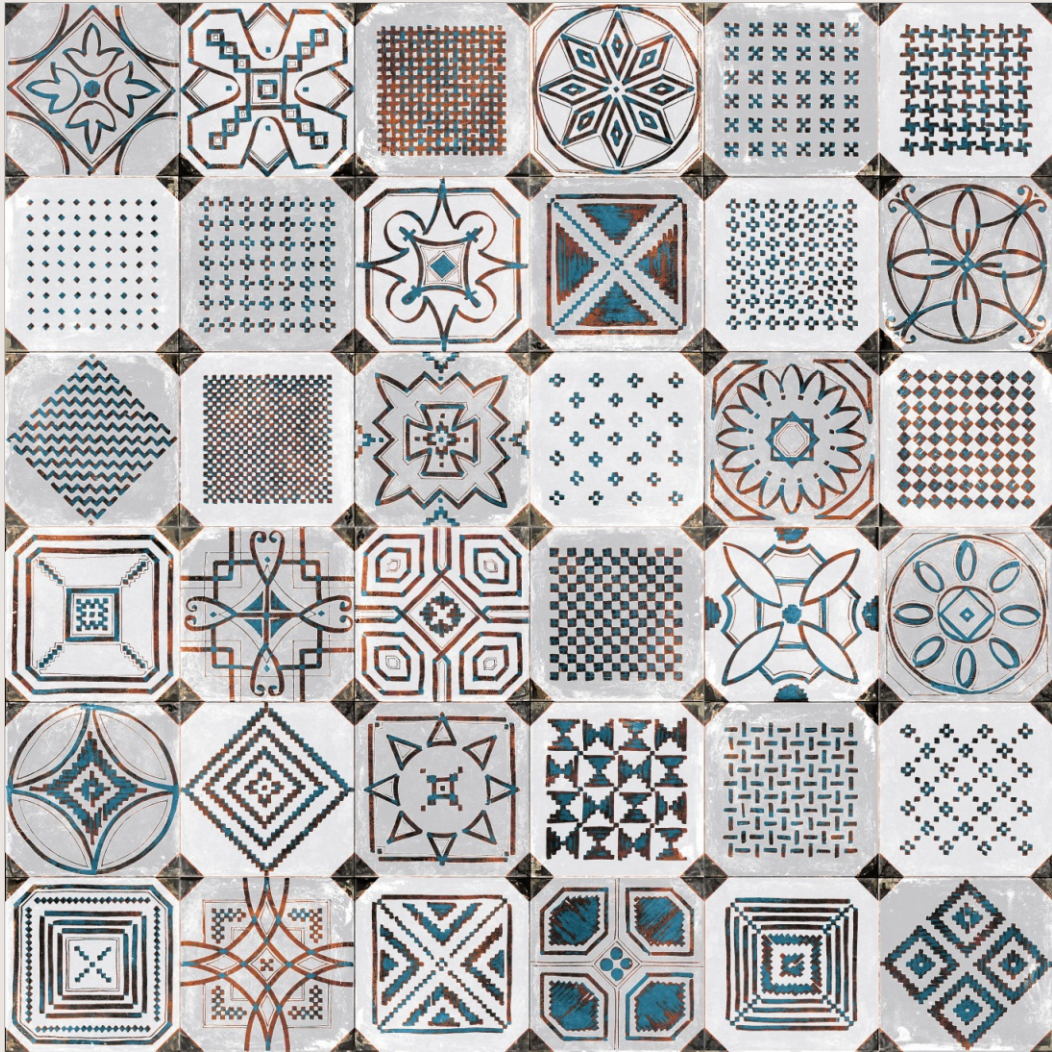

ORIENT DECORE

CARVING FINISH